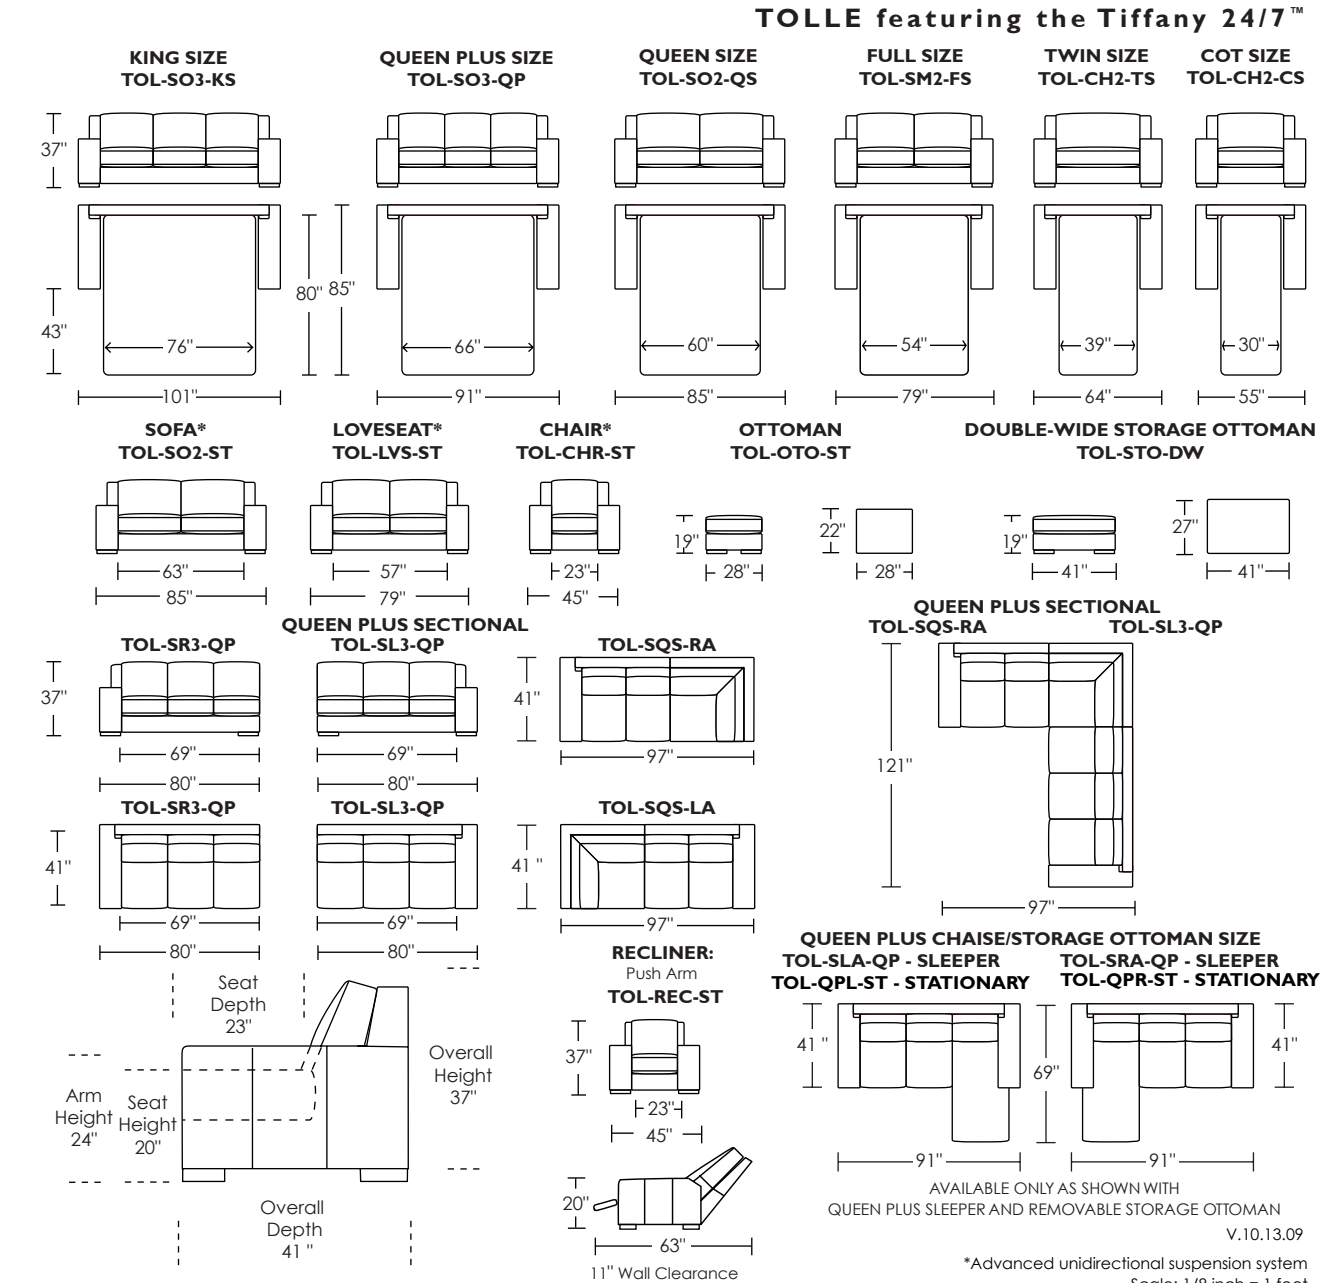

Standard Comfort Sleeper™ Features:

- Luxurious sleeping with no springs, no bars and no sagging
- Room to stretch out with true 80 inches of bedroom-length sleeping surface
- Ultimate comfort on five inches of plush, high-density foam
- Peace of mind with spill, dirt and germ-resistant anti-microbial Crypton® Fabric mattress protection
- Full body support on the patented Tiffany 24/7™ platform sleep system
- Available in King, Queen Plus, Queen, Full, Twin and Cot bed sizes
- Complete choice from over 200 leather, Ultrasuede® and Fabric™ options
- Zero wall clearance
- Under sofa dust covers keeps dust and dirt from ever touching the mattress
- Space saving engineering means getting a bigger bed in a smaller room
- All hardwood frames
- Quick-ship delivery
- Lifetime warranty on frame & suspension
- Double-needle top stitching
- Loose back & seat cushions

Please use actual leather, fabric and Ultrasuede® swatches when specifying furniture as the colors shown may vary due to the printing process.

Comfort Sleepers™ utilize the Tiffany 24/7™ Convertible mechanism, U.S. Patent #4737996 and #6904628
 Note: arm height for this frame is measured at the highest point of the arm

AVAILABLE ONLY AS SHOWN WITH QUEEN PLUS SLEEPER AND REMOVABLE STORAGE OTTOMAN
 V.10.13.09

*Advanced unidirectional suspension system
 Scale: 1/8 inch = 1 foot
 All dimensions are approximate and subject to change
 Specify components from the sitting position