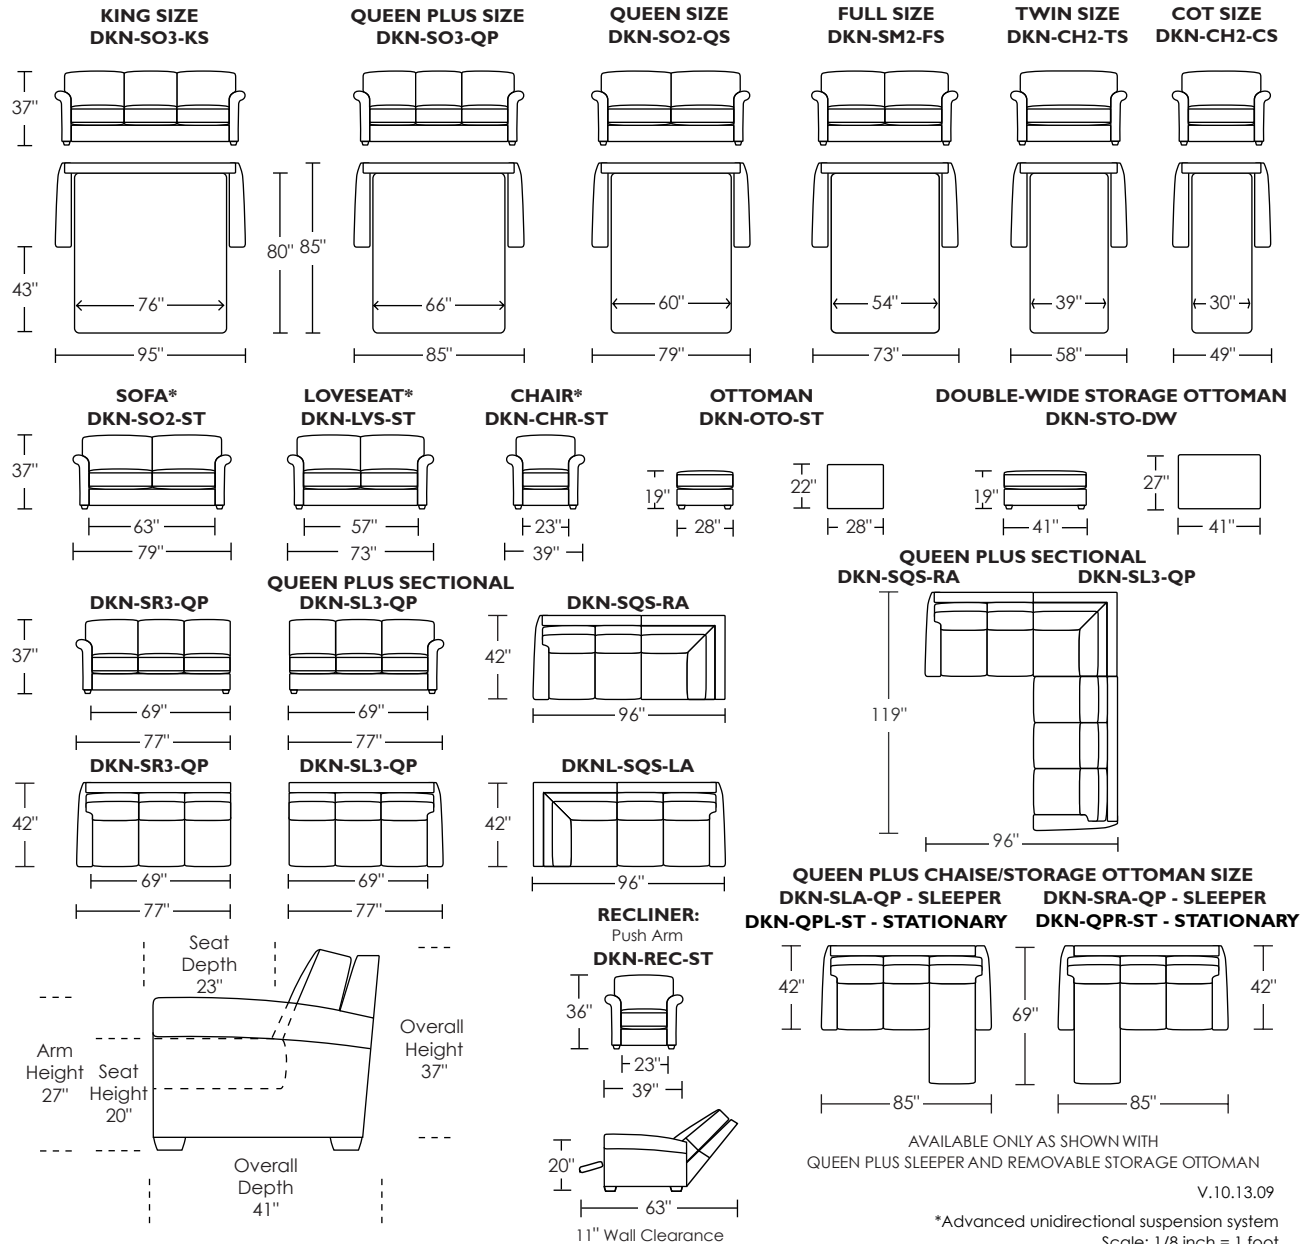

Standard Comfort Sleeper™ Features:

- Luxurious sleeping with no springs, no bars and no sagging
- Room to stretch out with true 80 inches of bedroom-length sleeping surface
- Ultimate comfort on five inches of plush, high-density foam
- Peace of mind with spill, dirt and germ-resistant anti-microbial Crypton® Fabric mattress protection
- Full body support on the patented Tiffany 24/7™ platform sleep system
- Available in King, Queen Plus, Queen, Full, Twin and Cot bed sizes
- Complete choice from over 200 leather, Ultrasuede® and Fabric™ options
- Zero wall clearance
- Under sofa dust covers keeps dust and dirt from ever touching the mattress
- Space saving engineering means getting a bigger bed in a smaller room
- All hardwood frames
- Quick-ship delivery
- Lifetime warranty on frame & suspension
- Double-needle top stitching
- Loose back & seat cushions

Stationary Products:

- Sofa
- Loveseat
- Chair
- Push arm recliner
- Ottoman
- Double-wide storage ottoman
- Ottoman casters available

Comfort Sleeper™ Options:

- Wood legs available in Walnut, Espresso or Accorn finish
- Extra firm mattress available
- Exclusively available with a Tempur-Pedic® mattress

Please use actual leather, fabric and Ultrasuede® swatches

when specifying furniture as the colors shown may vary due to the printing process.

DICKINSON featuring the Tiffany 24/7™

Comfort Sleepers™ utilize the Tiffany 24/7™ Convertible mechanism, U.S. Patent #4737996 and #6904628
 Note: arm height for this frame is measured at the highest point of the arm

AVAILABLE ONLY AS SHOWN WITH QUEEN PLUS SLEEPER AND REMOVABLE STORAGE OTTOMAN

V.10.13.09

*Advanced unidirectional suspension system
 Scale: 1/8 inch = 1 foot

All dimensions are approximate and subject to change
 Specify components from the sitting position